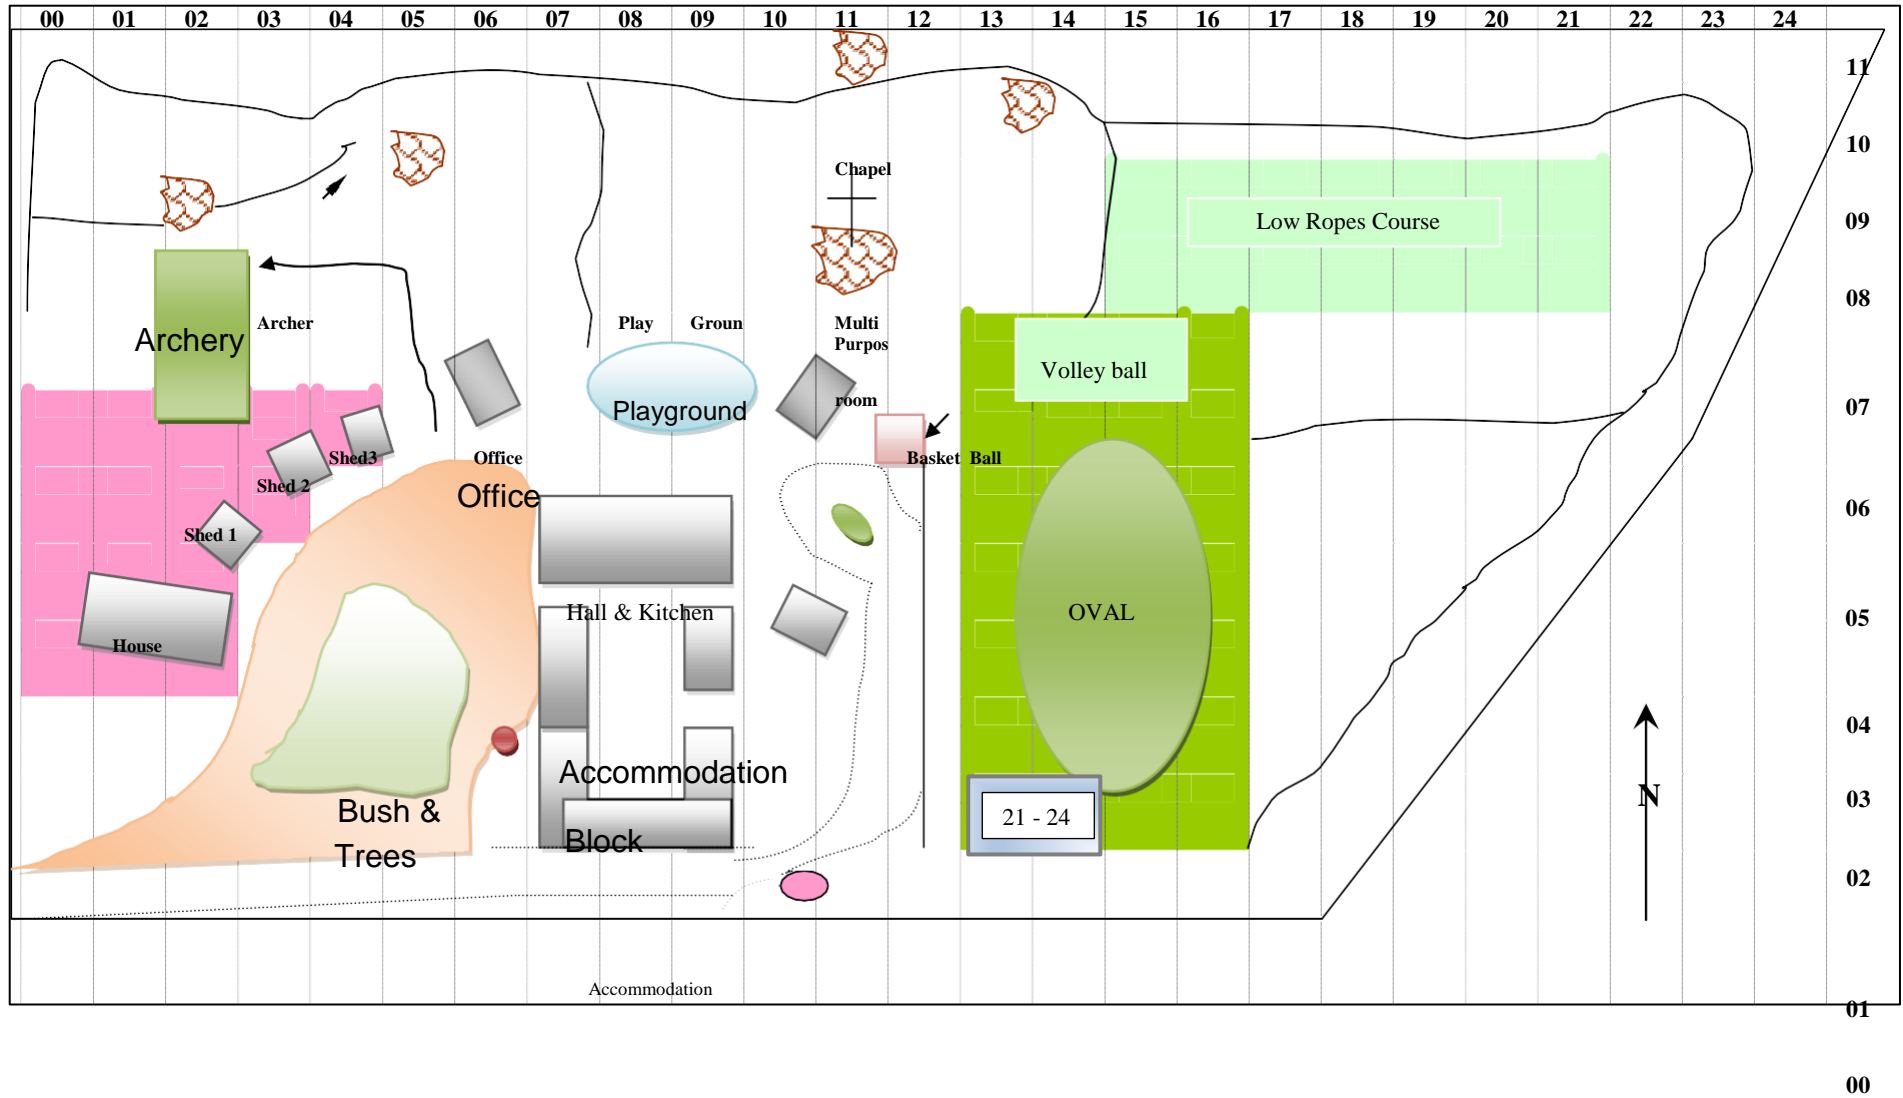

Araluen Lutheran Camp, Site Map 2019- Not to scale (but its close)

Legend:

- Water Tank
- Gas Tank
- ▨ Rocky Outcrop
- Building
- Foot track

Each grid square is 10 X 10 M

C:\Files from Server WORK\Files from server Errol s WORK\Admin\What CAMP Leaders want to know\Site map revision 2010.doc