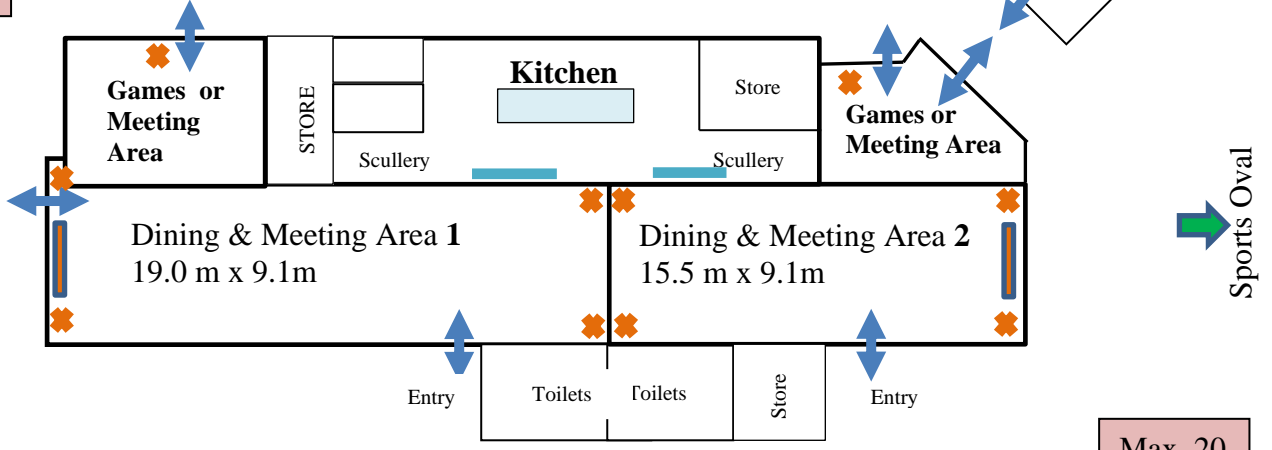

BUILDINGS & DORM'S LAYOUT

PLEASE NOTE:

152 Beds

- ENSUITED
- No - Ensuite
- Date Screen
- ✱ Air Con. (Rev. Cycle)
- ▲ OH Projector
- Servery Window

Ensuite	1	4 Bunks (Doubles) Total = 8
Ensuite	2	4 Bunks (Doubles) Total = 8
Ensuite	3	4 Bunks (Doubles) Total = 8
Ensuite	4	4 Bunks (Doubles) Total = 8
Ensuite	5	4 bunks (Doubles) Total = 8
Ensuite	6	4 bunks (Doubles) Total = 8
Ensuite	7	4 bunks (Doubles) Total = 8
Ensuite	8	4 bunks (Doubles) Total = 8

Max. 64

Court Yard Area

Rooms 17-20 use these 2 shower block facilities.

NOTE:
Room 8 is suitable for people with disabilities

Note: Bunk house has 2 rooms with 4 bunks and 1 room 2 bunks open rooms.