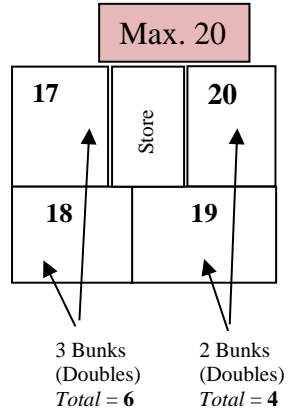

BUILDINGS & DORM'S LAYOUT

PLEASE NOTE:

152 Beds

- ENSUITED
- No - Ensuite
- Date Screen
- ✱ Air Con. (Rev. Cycle)
- ▲ OH Projector
- Servery Window

Ensuite	1	4 Bunks (Doubles) Total = 8
Ensuite	2	4 Bunks (Doubles) Total = 8
Ensuite	3	4 Bunks (Doubles) Total = 8
Ensuite	4	4 Bunks (Doubles) Total = 8
Ensuite	5	4 bunks (Doubles) Total = 8
Ensuite	6	4 bunks (Doubles) Total = 8
Ensuite	7	4 bunks (Doubles) Total = 8
Ensuite	8	4 bunks (Doubles) Total = 8

Max. 64

Court Yard Area

Rooms 17-20 use these 2 shower block facilities.

NOTE:
Room 8 is suitable for people with disabilities

Note: Bunk house has 2 rooms with 4 bunks and 1 room 2 bunks open rooms.