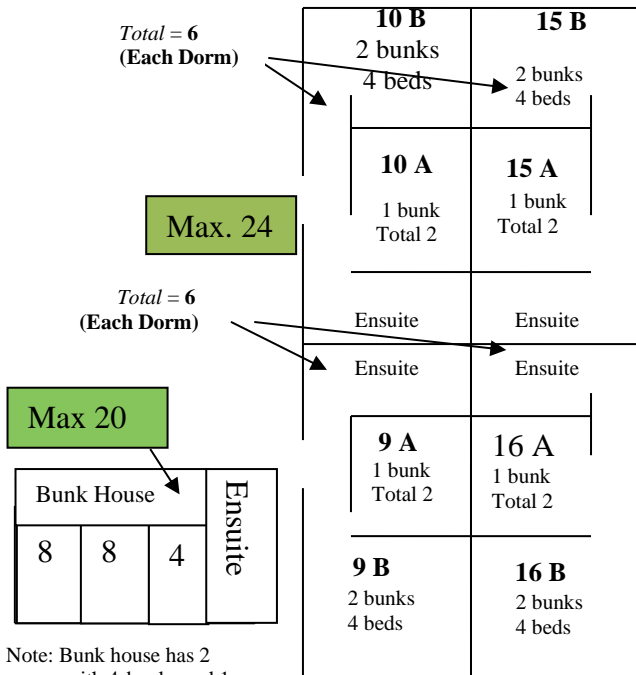

BUILDINGS & DORM'S LAYOUT

PLEASE NOTE:

152 Beds

- ENSUITED
- No - Ensuite
- Date Screen
- ✱ Air Con. (Rev. Cycle)
- ▲ OH Projector
- Servery Window

Ensuite	1	4 Bunks (Doubles) Total = 8
Ensuite	2	4 Bunks (Doubles) Total = 8
Ensuite	3	4 Bunks (Doubles) Total = 8
Ensuite	4	4 Bunks (Doubles) Total = 8
Ensuite	5	4 bunks (Doubles) Total = 8
Ensuite	6	4 bunks (Doubles) Total = 8
Ensuite	7	4 bunks (Doubles) Total = 8
Ensuite	8	4 bunks (Doubles) Total = 8

Max. 64

Court Yard Area

Rooms 17-20 use these 2 shower block facilities.

NOTE:
Room 8 is suitable for people with disabilities

Note: Bunk house has 2 rooms with 4 bunks and 1 room 2 bunks open rooms.