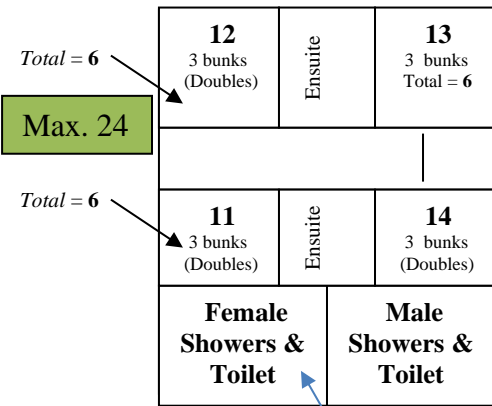

BUILDINGS & DORM'S LAYOUT

PLEASE NOTE:

152 Beds

- ENSUITED
- No - Ensuite
- Date Screen
- ✱ Air Con. (Rev. Cycle)
- ▲ OH Projector
- Servery Window

Ensuite	1	4 Bunks (Doubles) Total = 8
Ensuite	2	4 Bunks (Doubles) Total = 8
Ensuite	3	4 Bunks (Doubles) Total = 8
Ensuite	4	4 Bunks (Doubles) Total = 8
Ensuite	5	4 bunks (Doubles) Total = 8
Ensuite	6	4 bunks (Doubles) Total = 8
Ensuite	7	4 bunks (Doubles) Total = 8
Ensuite	8	4 bunks (Doubles) Total = 8

Max. 64

Court Yard Area

Rooms 17-20 use these 2 shower block facilities.

NOTE:
Room 8 is suitable for people with disabilities

Note: Bunk house has 2 rooms with 4 bunks and 1 room 2 bunks open rooms.